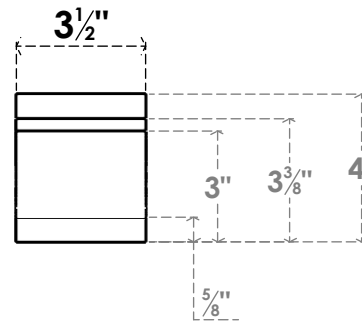

ITEM NUMBER: BRCPC035X30000X04000MRC

3 1/2"W X 30"D X 4"H MERCED ARCHITECTURAL GRADE PVC CLOSED KNEE BRACE

SIDE PROFILE

FRONT PROFILE

ISOMETRIC

EKENA MILLWORK
2300 WEST MAIN ST.
CLARKSVILLE, TX 75426
TOLL FREE: 866-607-0453
WWW.EKENAMILLWORK.COM