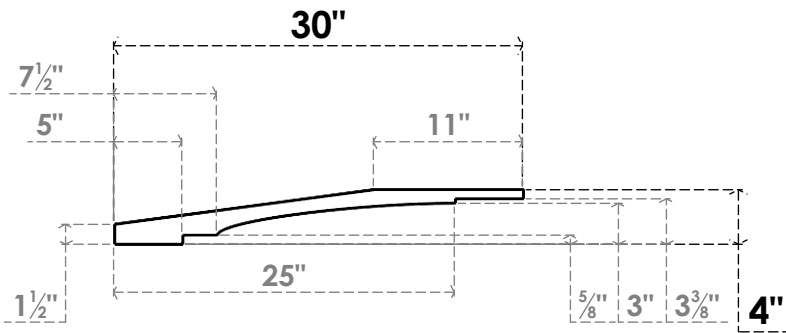

ITEM NUMBER: BRCPC035X30000X04000MRC

3 1/2"W X 30"D X 4"H MERCED ARCHITECTURAL GRADE PVC CLOSED KNEE BRACE

SIDE PROFILE

FRONT PROFILE

ISOMETRIC

EKENA MILLWORK
2300 WEST MAIN ST.
CLARKSVILLE, TX 75426
TOLL FREE: 866-607-0453
WWW.EKENAMILLWORK.COM