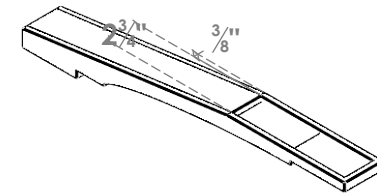

ITEM NUMBER: BRCPC035X30000X04000MRC

3 1/2"W X 30"D X 4"H MERCED ARCHITECTURAL GRADE PVC CLOSED KNEE BRACE

SIDE PROFILE

FRONT PROFILE

ISOMETRIC

EKENA MILLWORK
2300 WEST MAIN ST.
CLARKSVILLE, TX 75426
TOLL FREE: 866-607-0453
WWW.EKENAMILLWORK.COM